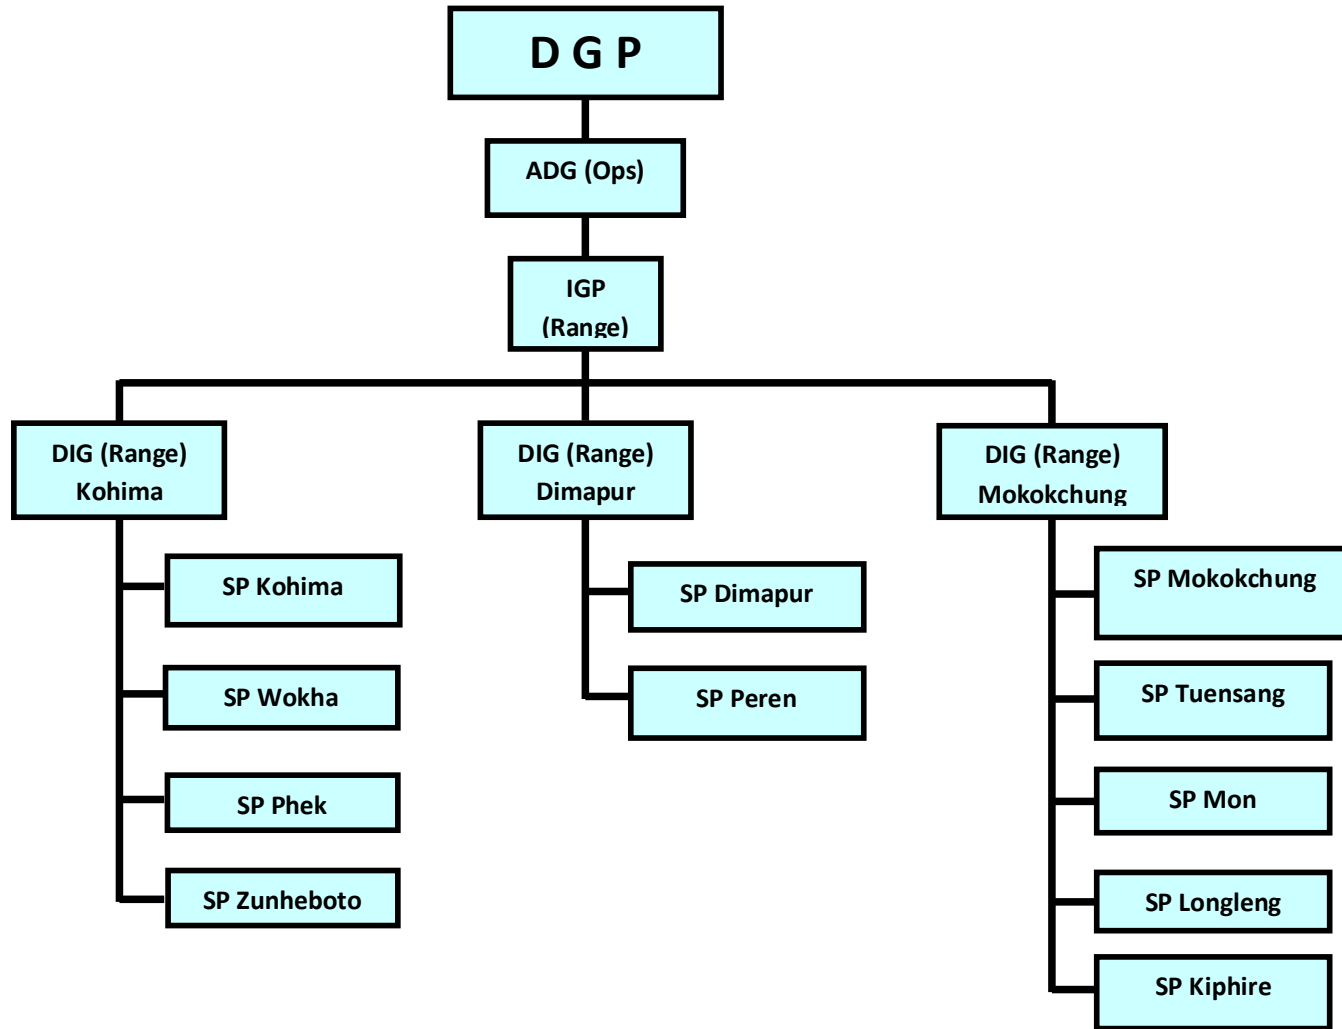

# HIERARCHICAL SET UP OF THE POLICE DEPARTMENT HEADQUARTERS

*HIERARCHICAL SET UP OF IGP (INT) ESTABLISHMENT*

HIERARCHICAL SET UP OF DISTRICTS EXECUTIVE FORCE

HIERARCHICAL SET UP OF NAP BATTALIONS

POLICE ENGINEERING PROJECT, KOHIMA

*HIERARCHICAL SET UP IN NAGALAND ARMED POLICE BATTALION*

HIERARCHICAL SET UP IN DISTRICT EXECUTIVE FORCE