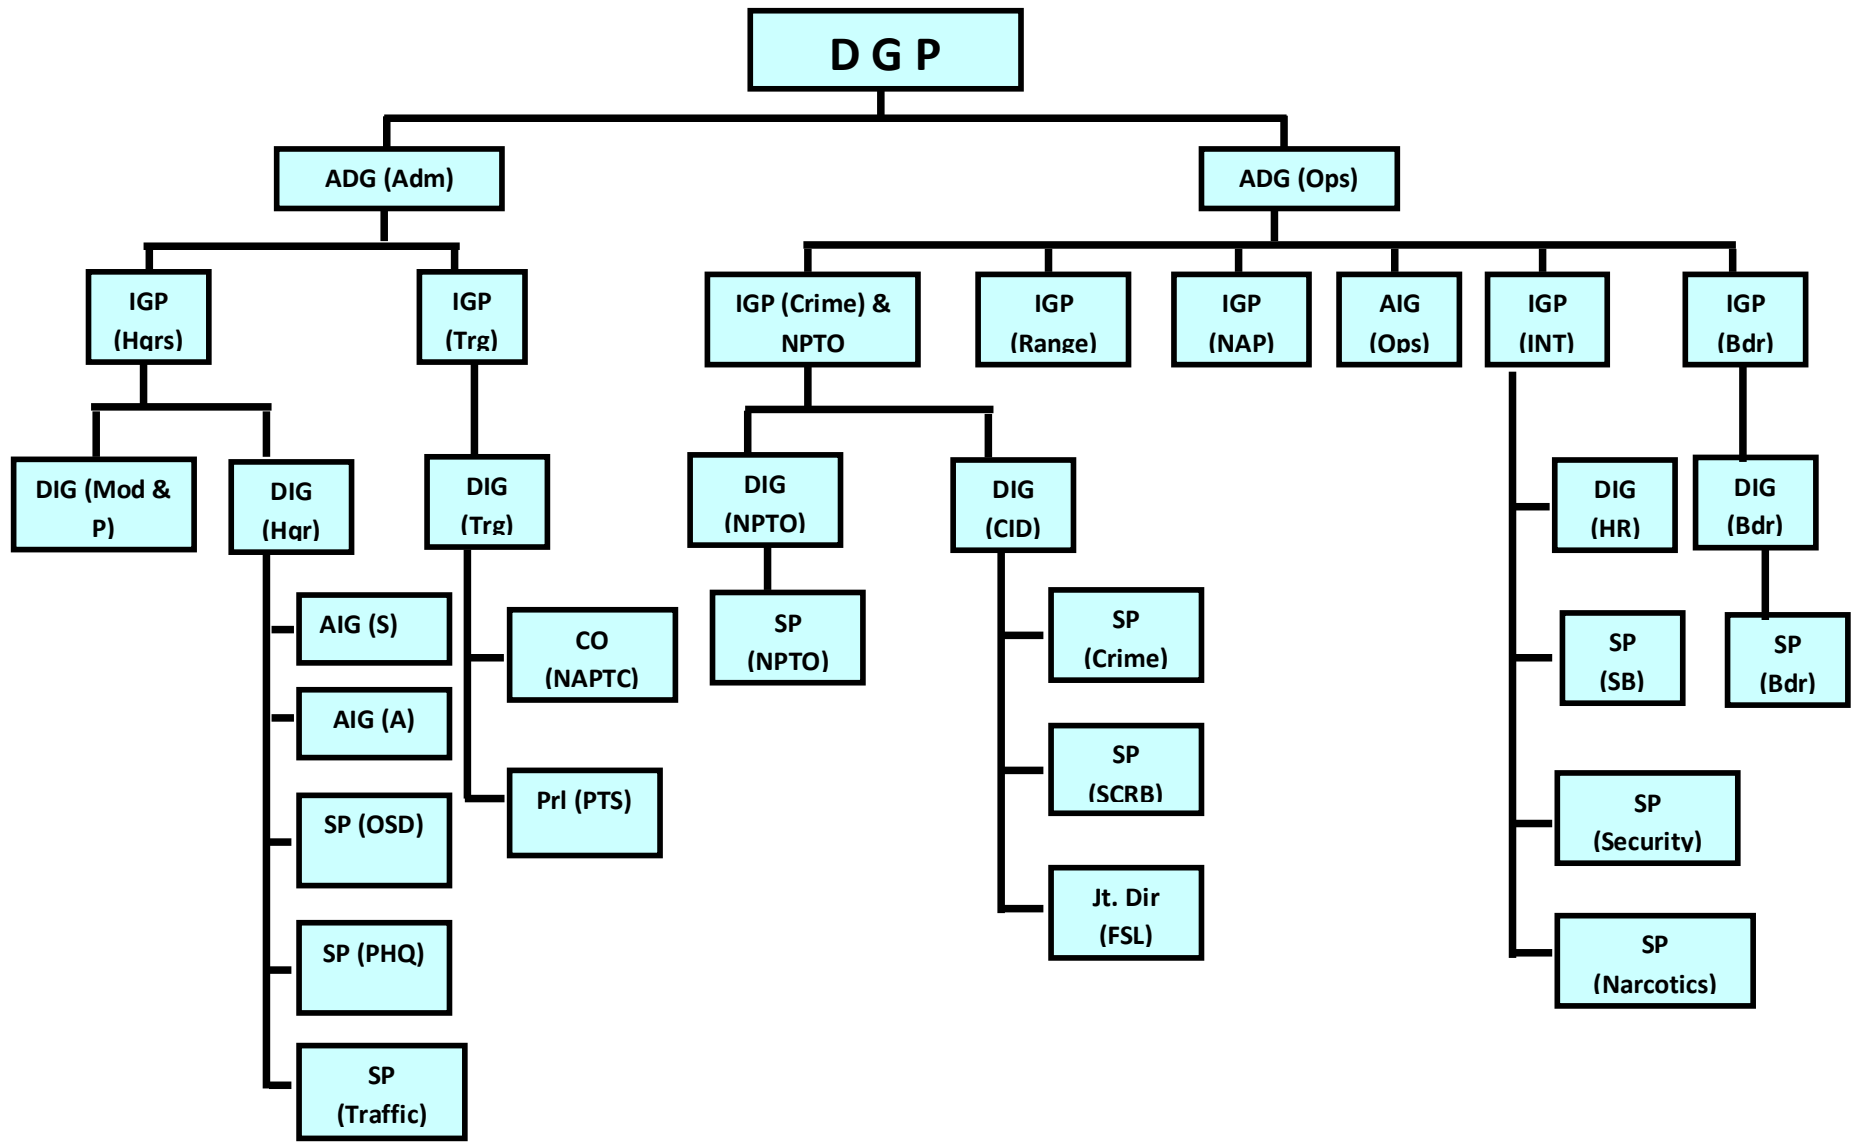

# HIERARCHICAL SET UP OF THE POLICE DEPARTMENT HEADQUARTERS

*HIERARCHICAL SET UP OF IGP (INT) ESTABLISHMENT*

HIERARCHICAL SET UP OF DISTRICTS EXECUTIVE FORCE

HIERARCHICAL SET UP OF NAP BATTALIONS

POLICE ENGINEERING PROJECT, KOHIMA

*HIERARCHICAL SET UP IN NAGALAND ARMED POLICE BATTALION*

HIERARCHICAL SET UP IN DISTRICT EXECUTIVE FORCE