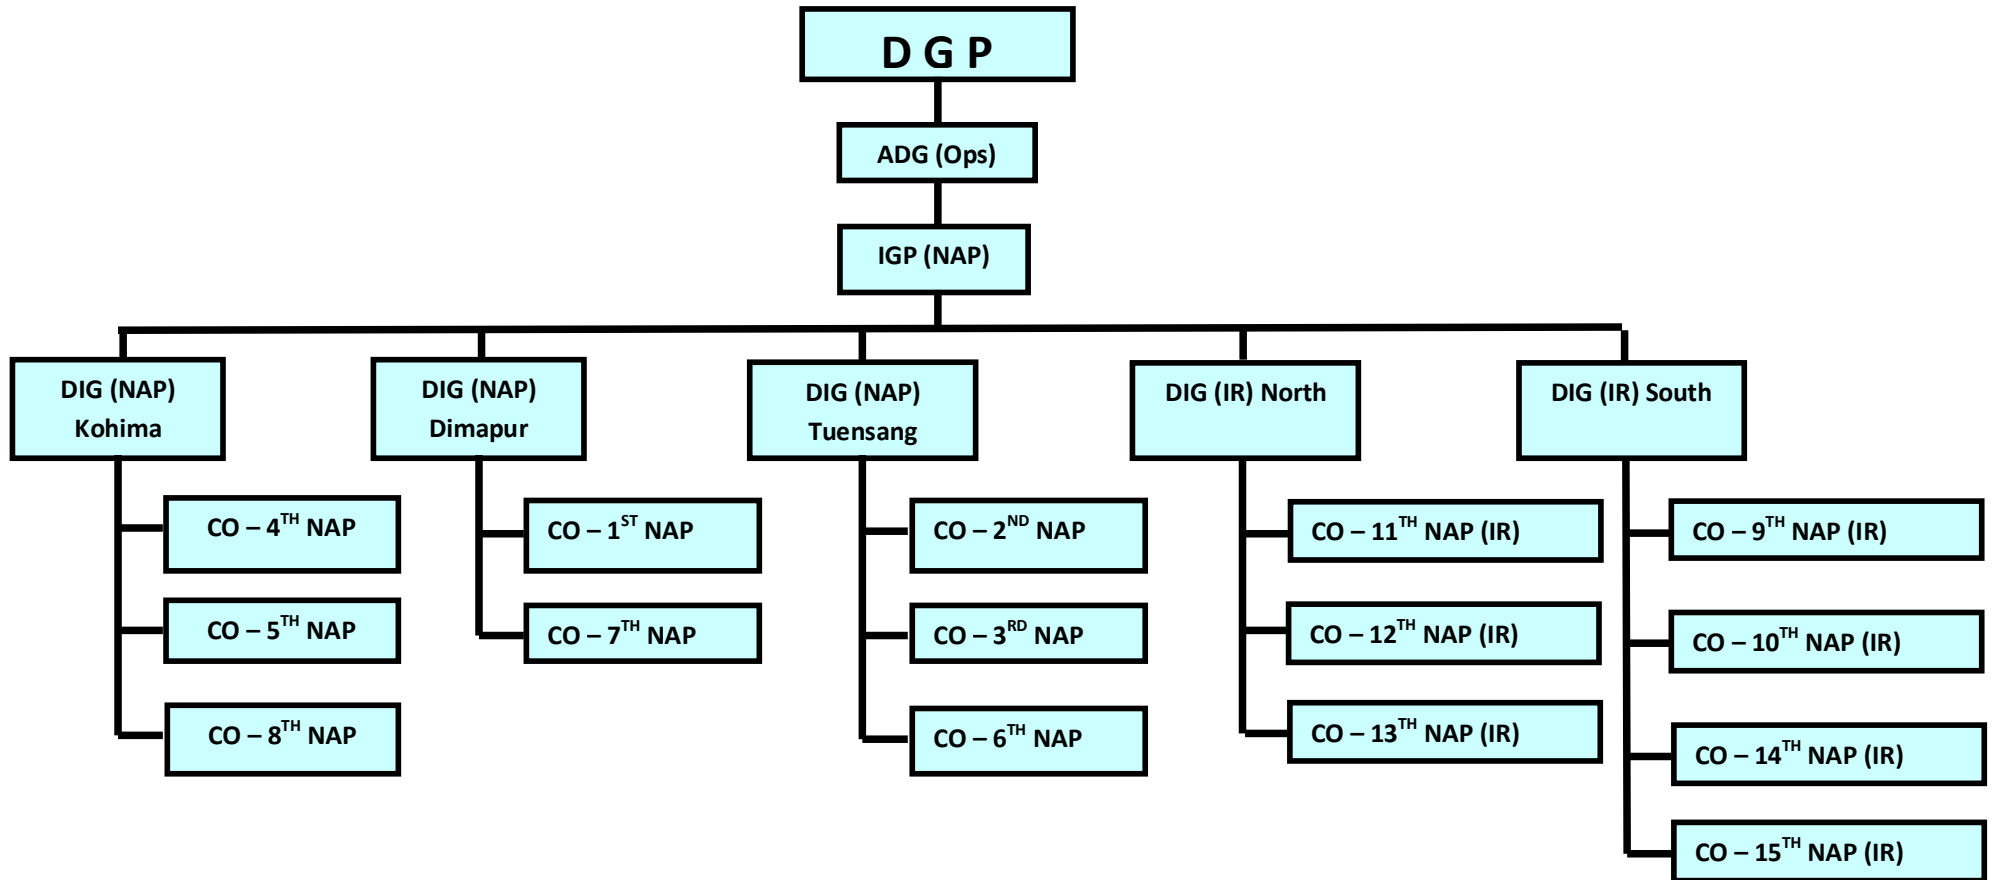

# HIERARCHICAL SET UP OF THE POLICE DEPARTMENT HEADQUARTERS

*HIERARCHICAL SET UP OF IGP (INT) ESTABLISHMENT*

HIERARCHICAL SET UP OF DISTRICTS EXECUTIVE FORCE

HIERARCHICAL SET UP OF NAP BATTALIONS

POLICE ENGINEERING PROJECT, KOHIMA

*HIERARCHICAL SET UP IN NAGALAND ARMED POLICE BATTALION*

HIERARCHICAL SET UP IN DISTRICT EXECUTIVE FORCE